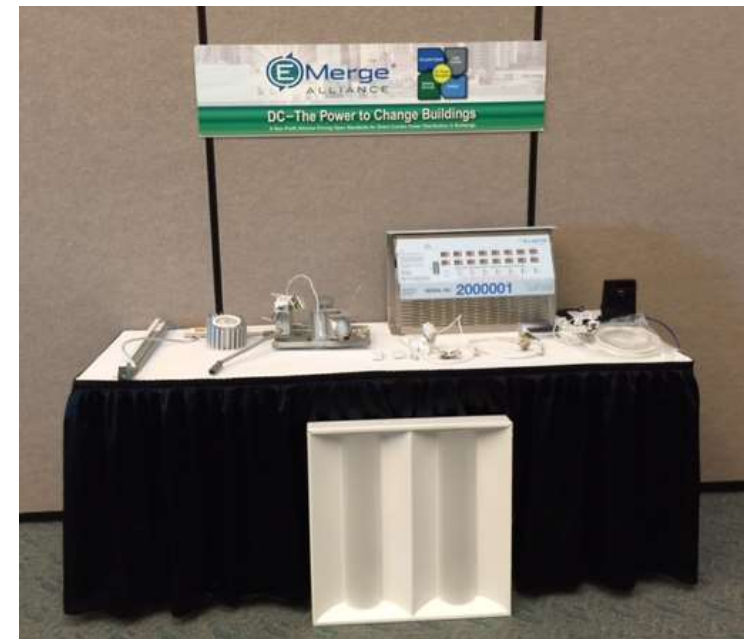

LIGHTFAIR International 2016
April 23-28, 2016
San Diego Convention Center

Design, Construct & Commission an IPv6 Wirelessly Controlled LVDC Lighting System

Ceiling Grid - Empty

Components to Add

**Hands on demo – populating
the ceiling grid with lighting
components**